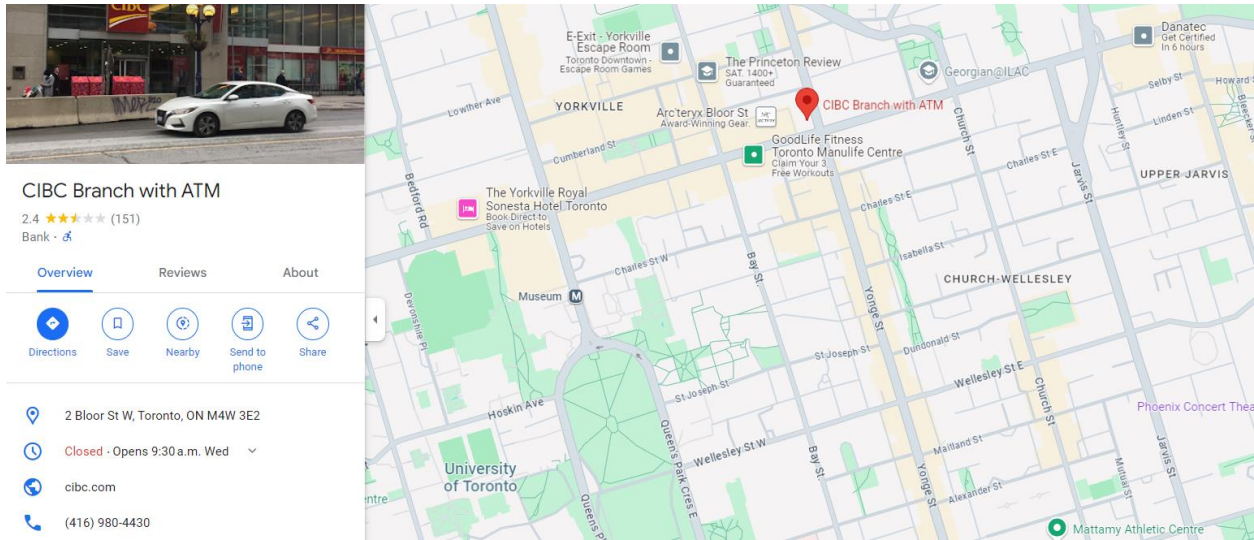

2 Bloor Street West, Toronto, ON M4W 3E2